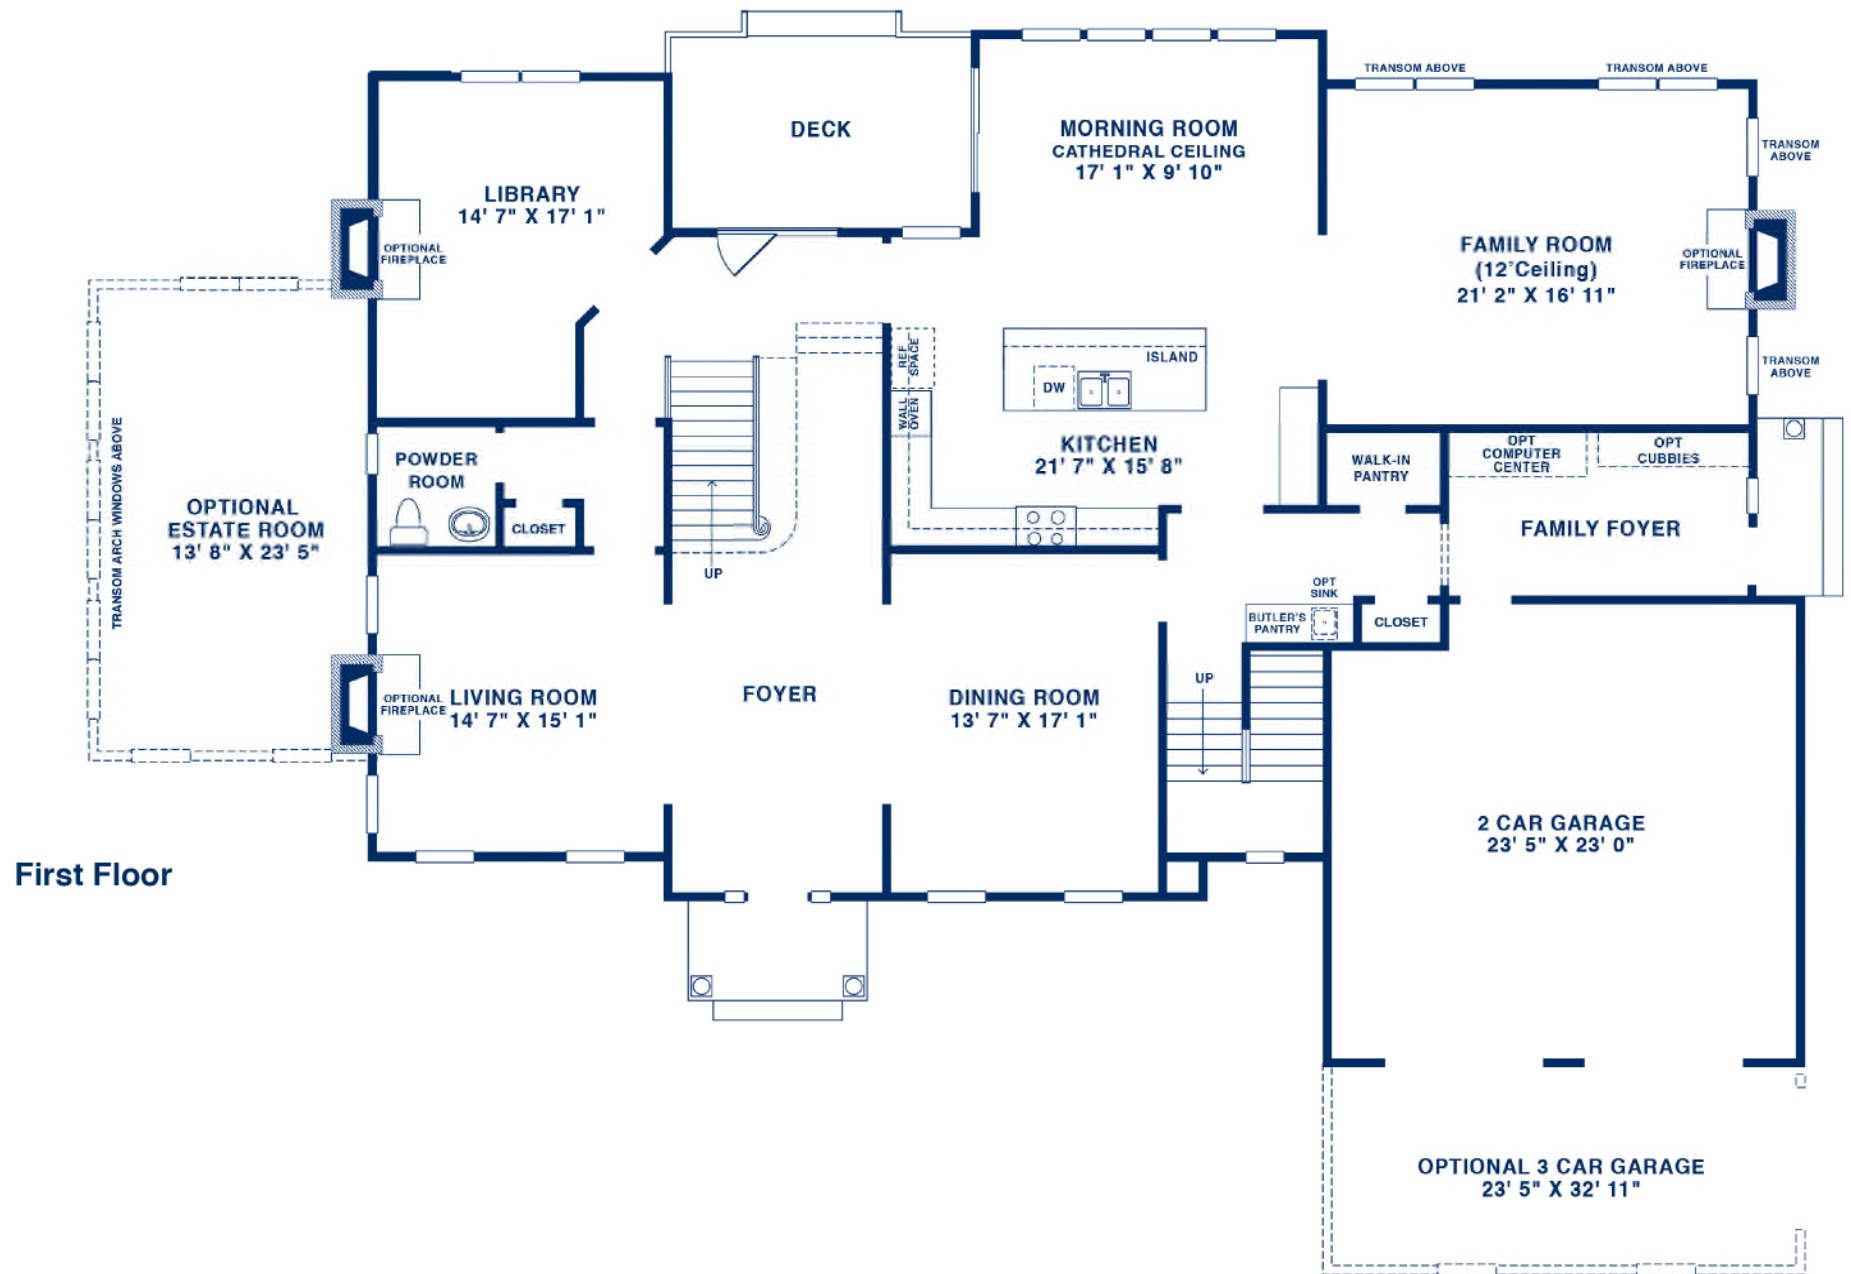

Brandywine

4 Bedrooms / 2.5 Baths

4,398 Sq.Ft.

Two Car Garage Space 542 Sq.Ft.

Brandywine

by **Bruce Paparone** INC.

OPTIONAL
WALK-UP BASEMENT

Basement