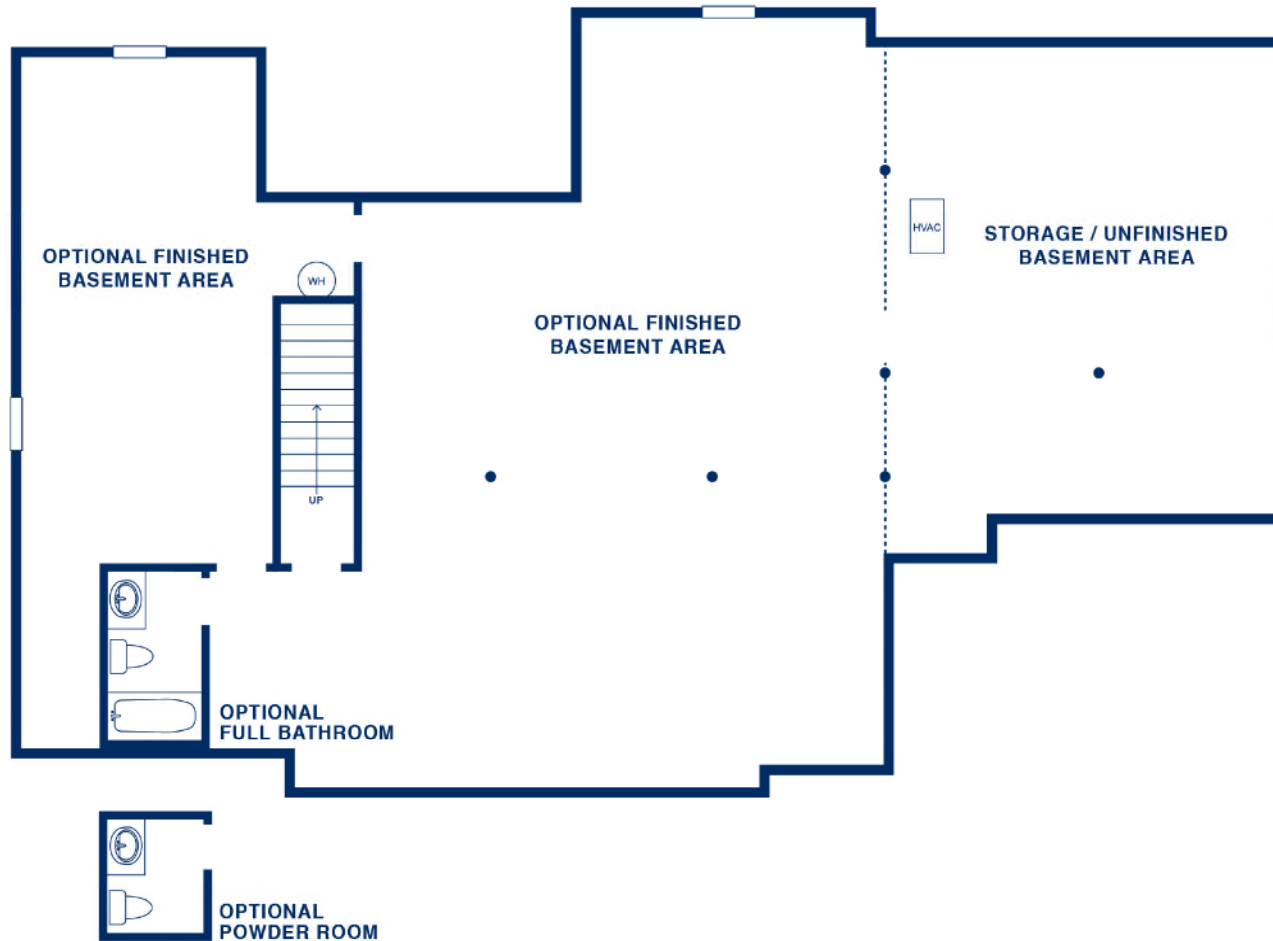

Brandywine

4 Bedrooms / 2.5 Baths

4,398 Sq.Ft.

Two Car Garage Space 542 Sq.Ft.

Brandywine

by **Bruce Paparone** INC.

OPTIONAL
WALK-UP BASEMENT

Basement