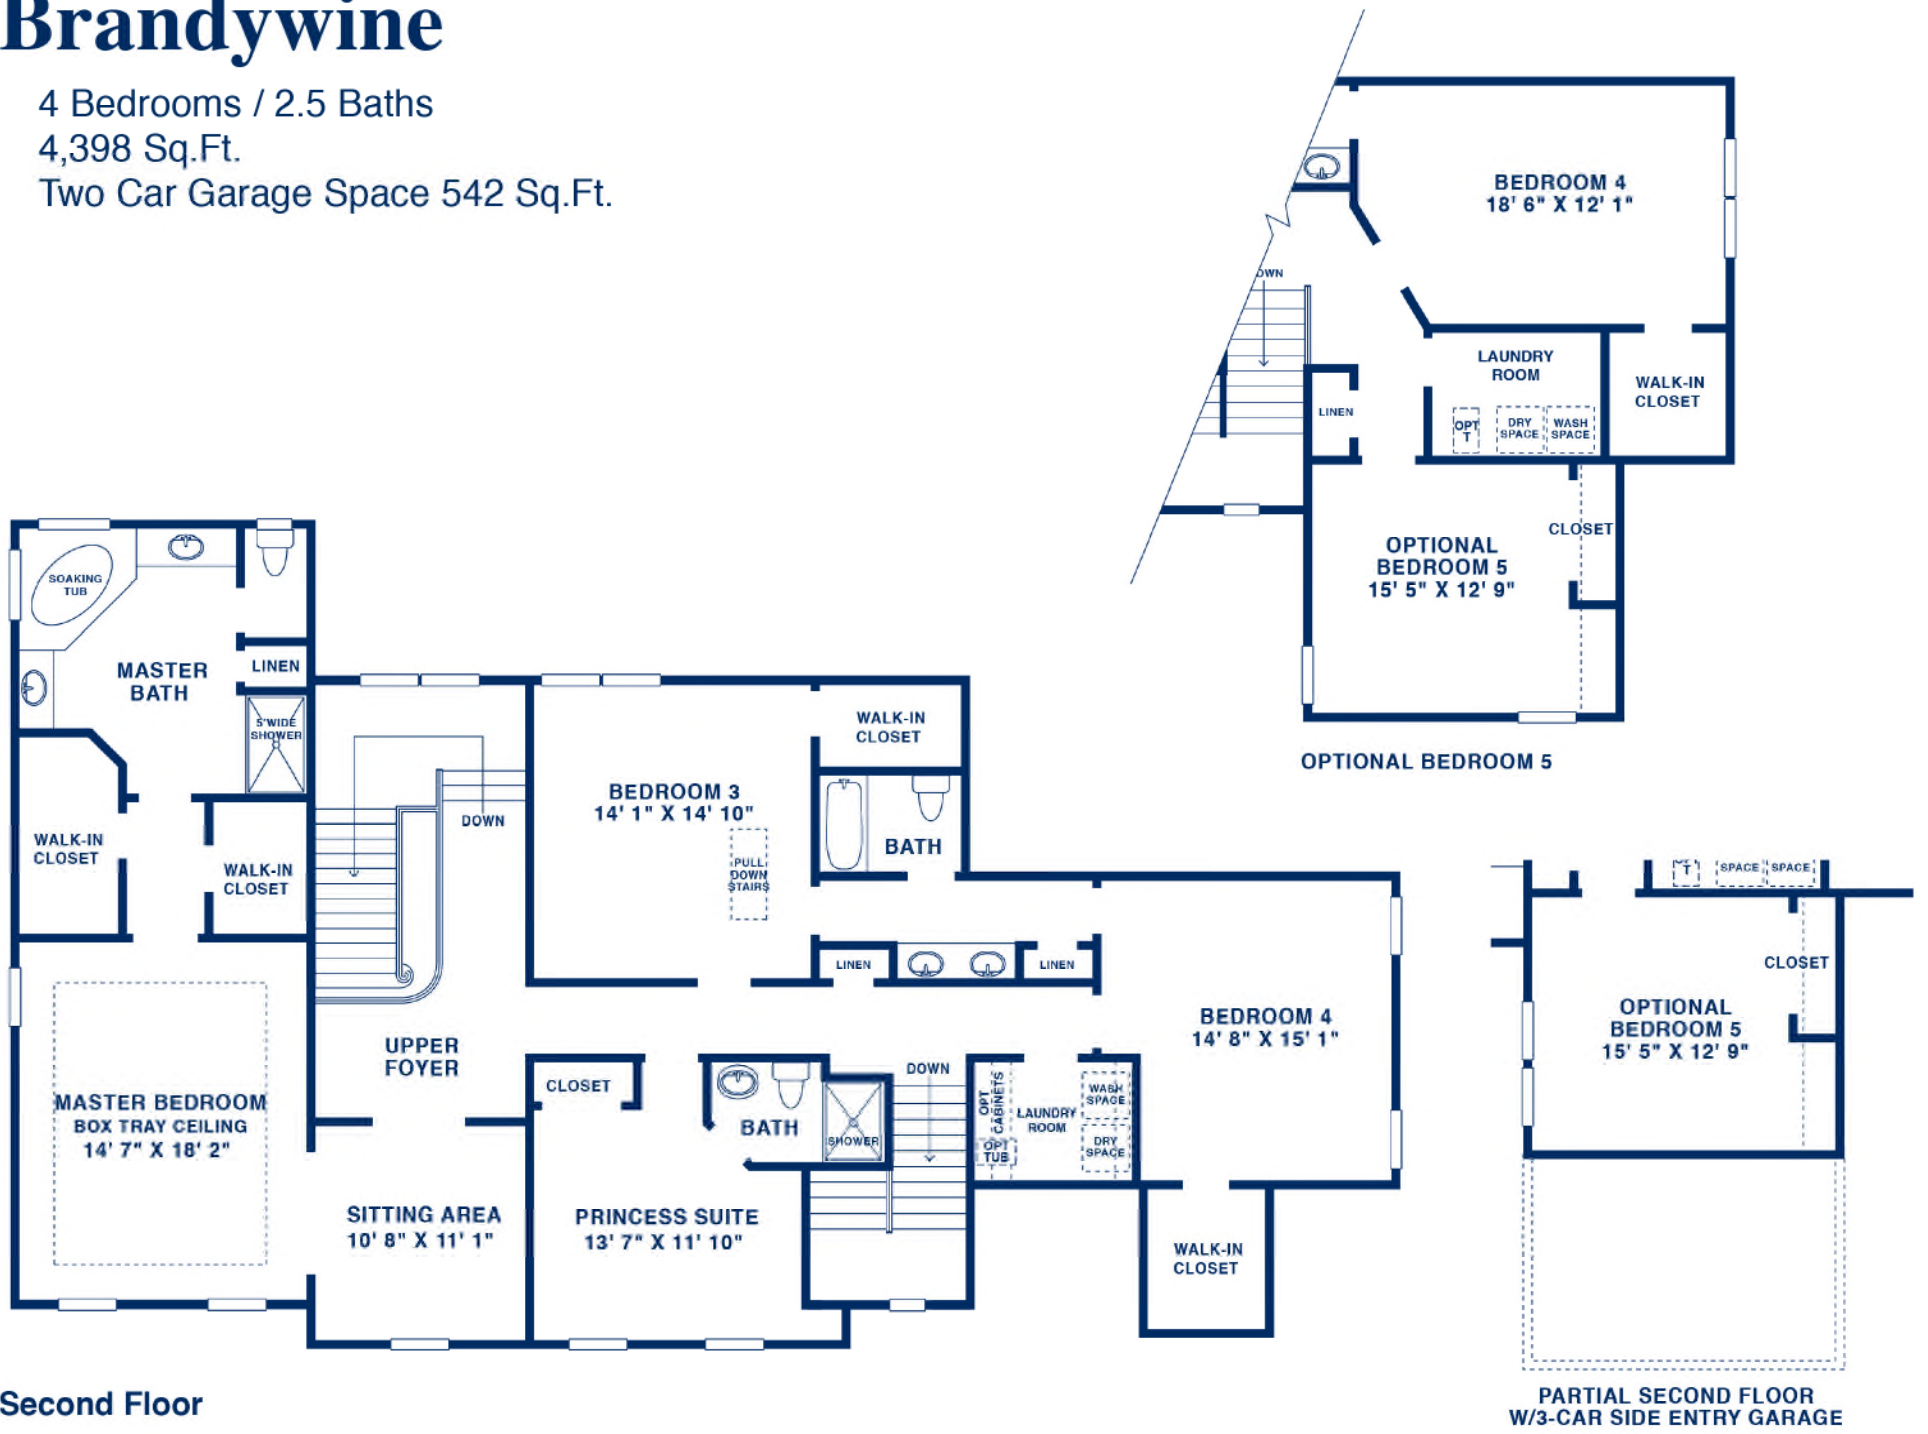

Brandywine

4 Bedrooms / 2.5 Baths

4,398 Sq.Ft.

Two Car Garage Space 542 Sq.Ft.

Brandywine

by **Bruce Paparone** INC.

OPTIONAL
WALK-UP BASEMENT

Basement